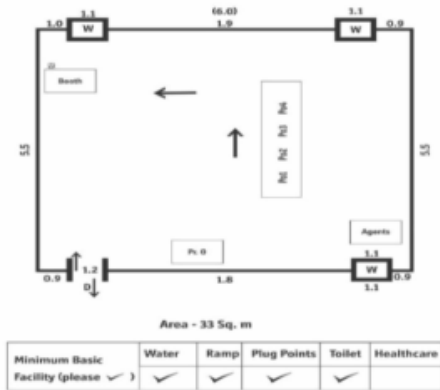

Nazri Naksha

Google Map View

Polling Station Building Front View

Polling Station Front View

Cad View

Key MAP View