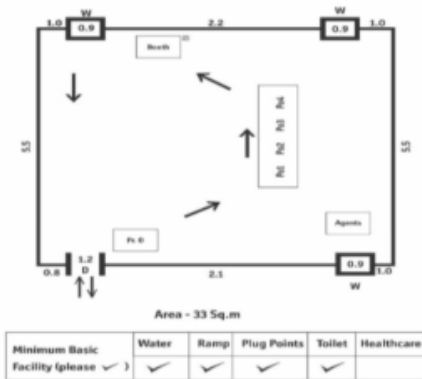

Nazri Naksha

Google Map View

Polling Station Building Front View

Polling Station Front View

Cad View

Key MAP View