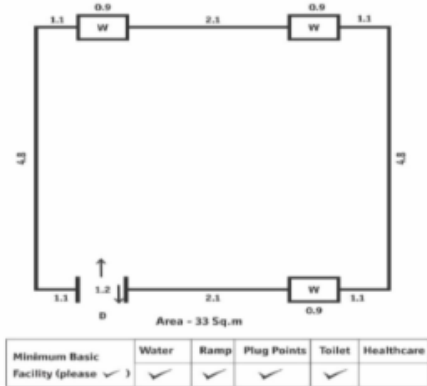

Nazri Naksha

Google Map View

Polling Station Building Front View

Polling Station Front View

Cad View

Key MAP View