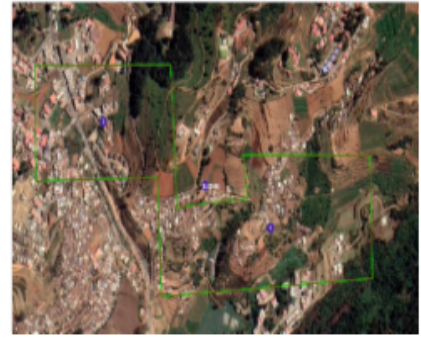

Nazri Naksha

Google Map View