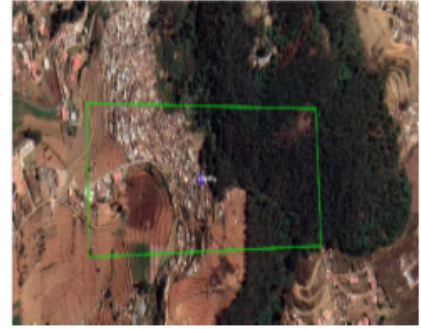

Nazri Naksha

Google Map View