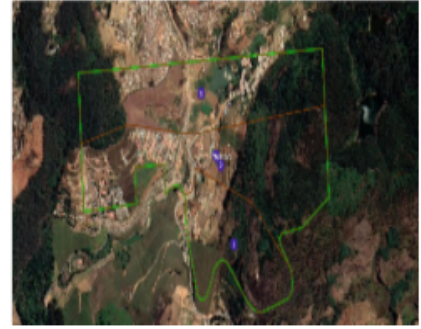

Nazri Naksha

Google Map View