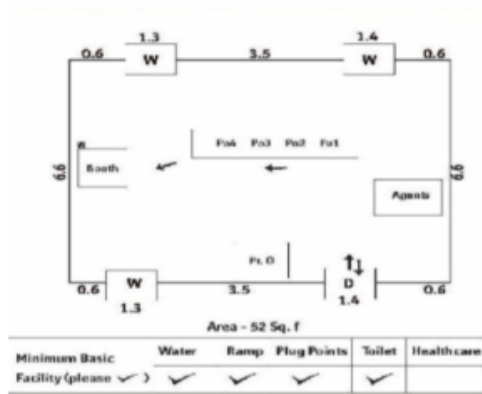

Nazri Naksha

Google Map View

Polling Station Building Front View

Polling Station Front View

Cad View

Key MAP View