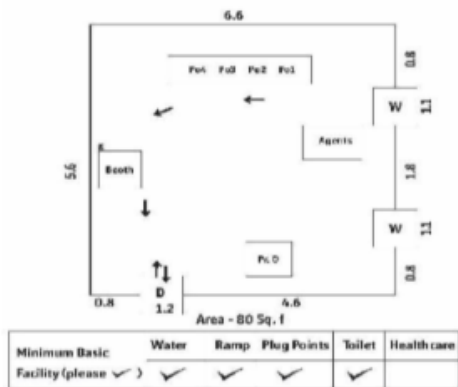

Nazri Naksha

Google Map View

Polling Station Building Front View

Polling Station Front View

Cad View

Key MAP View