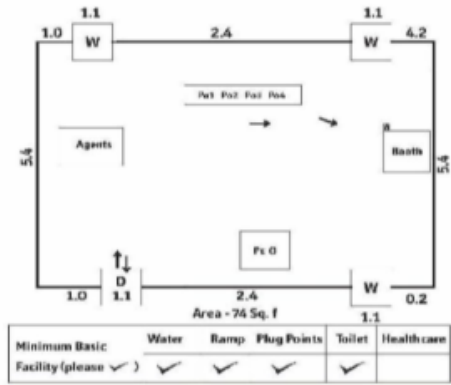

Nazri Naksha

Google Map View

Polling Station Building Front View

Polling Station Front View

Cad View

Key MAP View