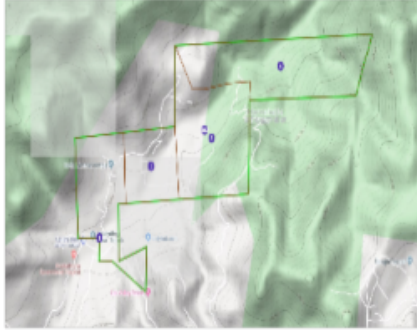

Nazri Naksha

Google Map View