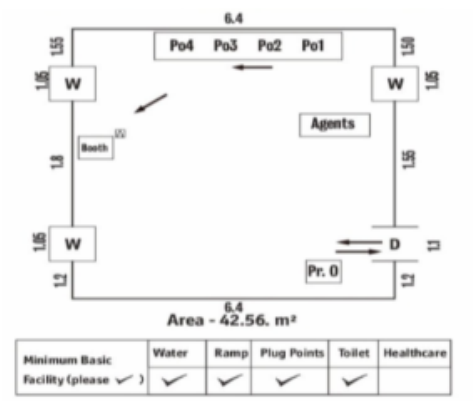

Nazri Naksha

Google Map View

Polling Station Building Front View

Polling Station Front View

Cad View

Key MAP View