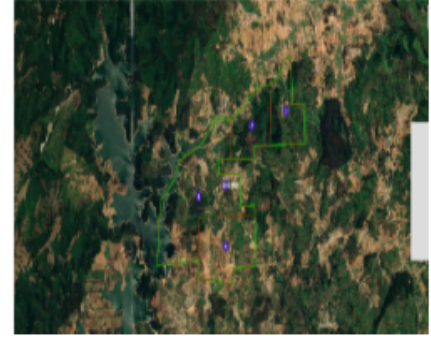

Nazri Naksha

Google Map View