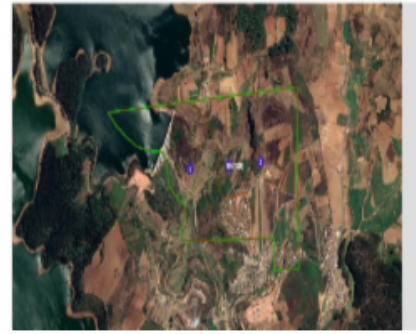

Nazri Naksha

Google Map View