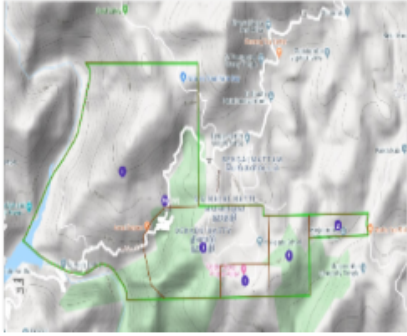

Nazri Naksha

Google Map View