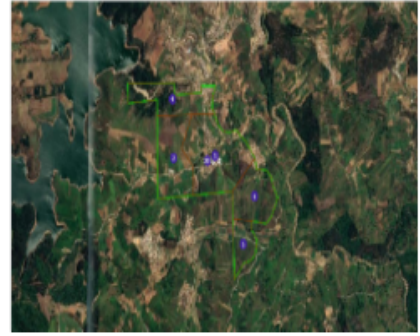

Nazri Naksha

Google Map View