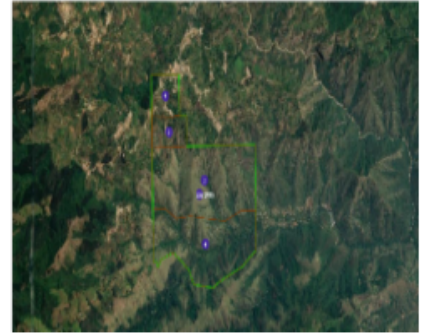

Nazri Naksha

Google Map View