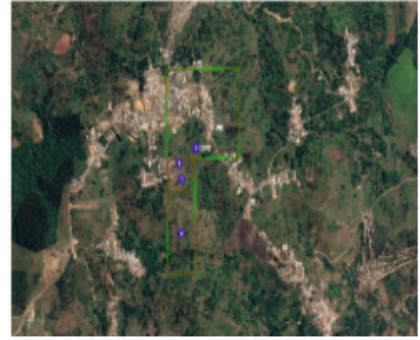

Nazri Naksha

Google Map View