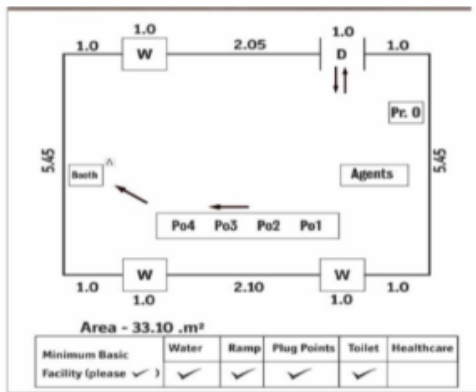

Nazri Naksha

Google Map View

Polling Station Building Front View

Polling Station Front View

Cad View

Key MAP View