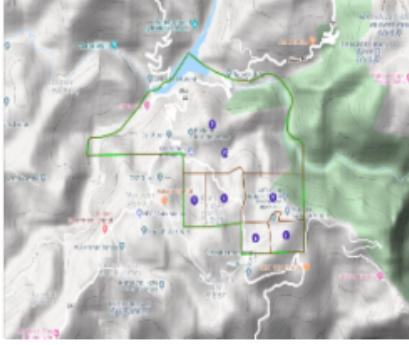

Nazri Naksha

Google Map View