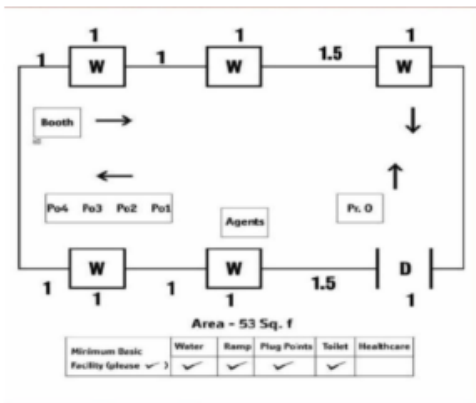

Nazri Naksha

Google Map View

Polling Station Building Front View

Polling Station Front View

Cad View

Key MAP View