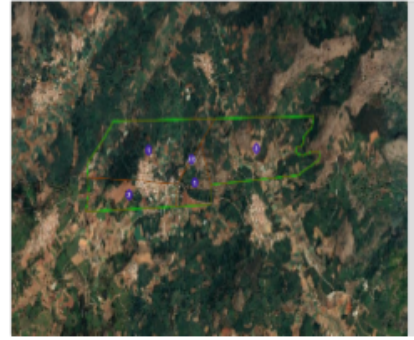

Nazri Naksha

Google Map View