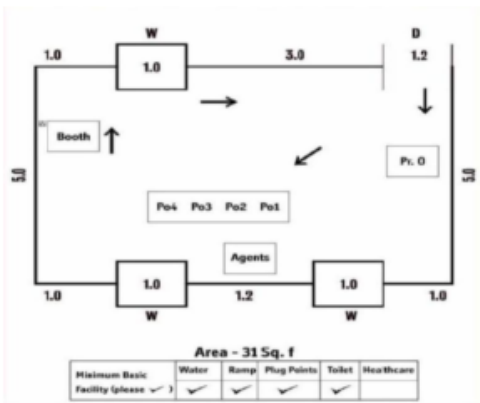

Nazri Naksha

Google Map View

Polling Station Building Front View

Polling Station Front View

Cad View

Key MAP View