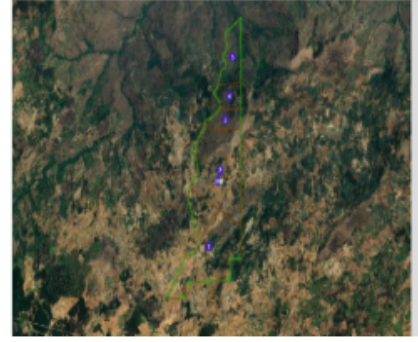

Nazri Naksha

Google Map View