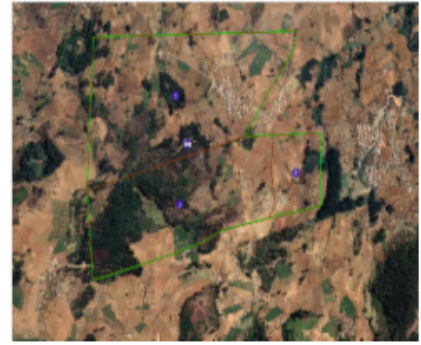

Nazri Naksha

Google Map View