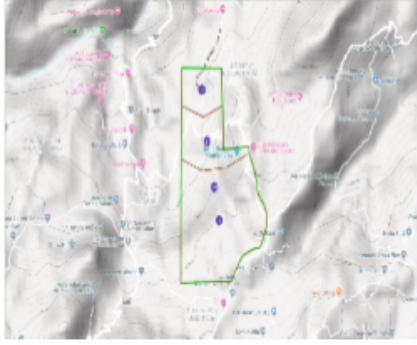

Nazri Naksha

Google Map View