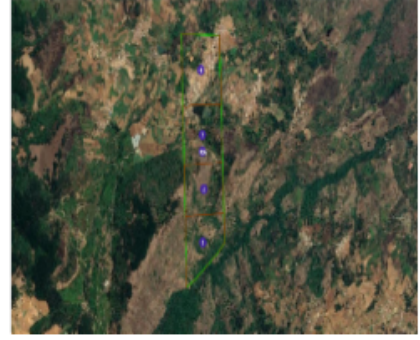

Nazri Naksha

Google Map View