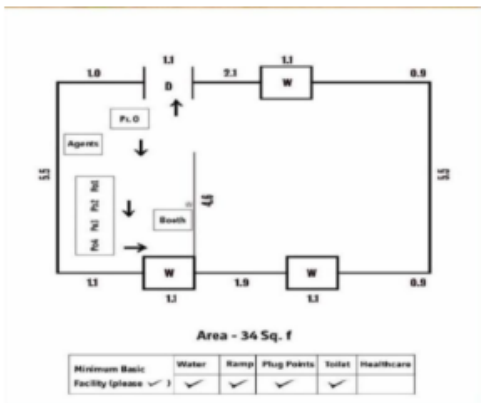

Nazri Naksha

Google Map View

Polling Station Building Front View

Polling Station Front View

Cad View

Key MAP View