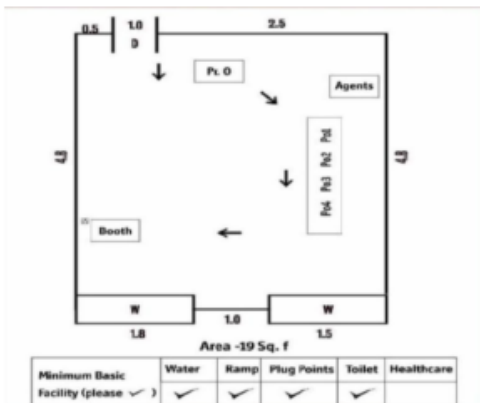

Nazri Naksha

Google Map View

Cad View