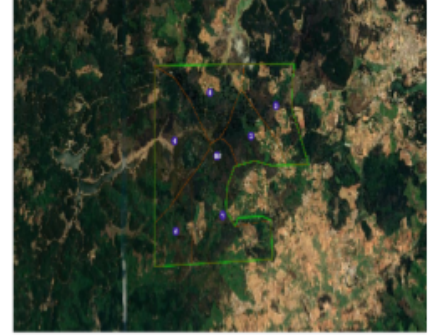

Nazri Naksha

Google Map View