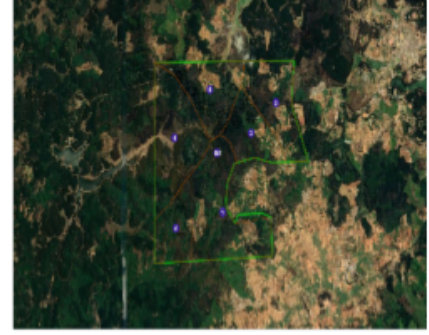

Nazri Naksha

Google Map View