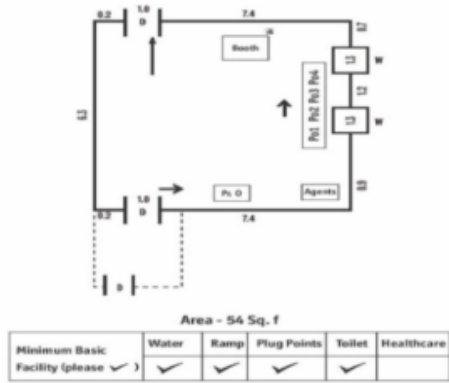

Nazri Naksha

Google Map View

Polling Station Building Front View

Polling Station Front View

Cad View

Key MAP View