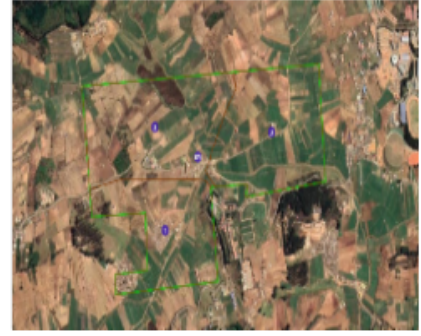

Nazri Naksha

Google Map View