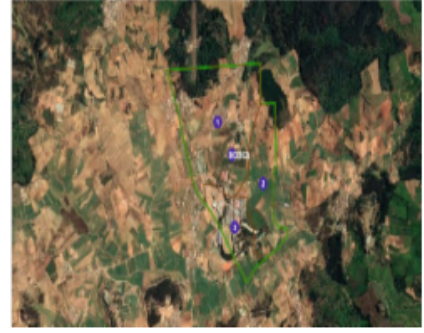

Nazri Naksha

Google Map View