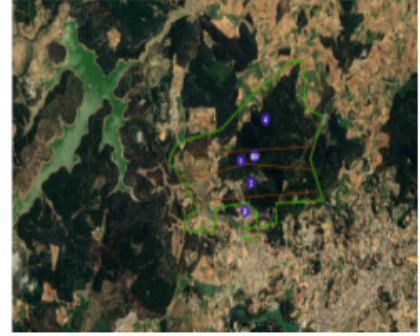

Nazri Naksha

Google Map View