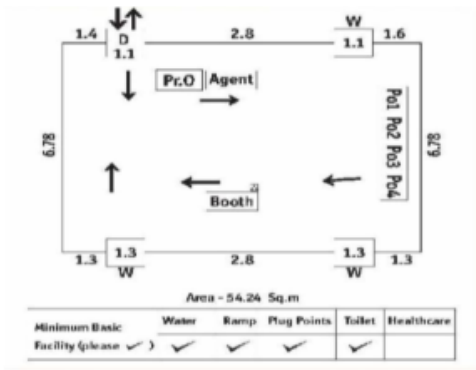

Nazri Naksha

Google Map View

Polling Station Building Front View

Polling Station Front View

Cad View

Key MAP View