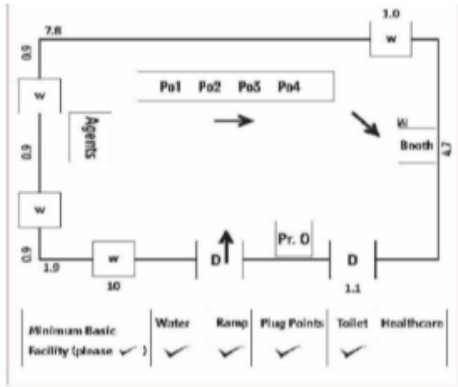

Nazri Naksha

Google Map View

Polling Station Building Front View

Polling Station Front View

Cad View

Key MAP View