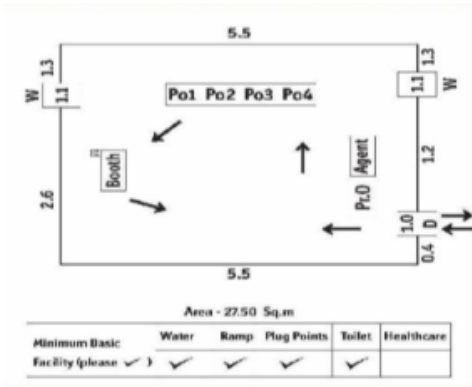

Nazri Naksha

Google Map View

Polling Station Building Front View

Polling Station Front View

Cad View

Key MAP View