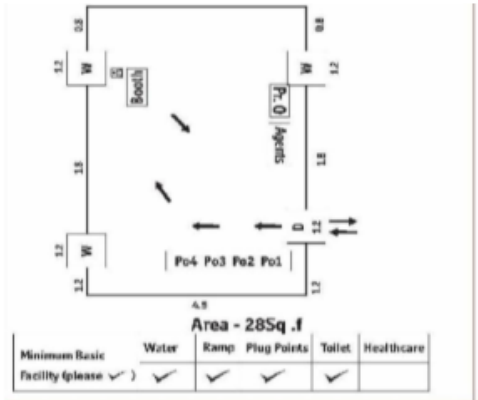

Nazri Naksha

Google Map View

Polling Station Building Front View

Polling Station Front View

Cad View

Key MAP View