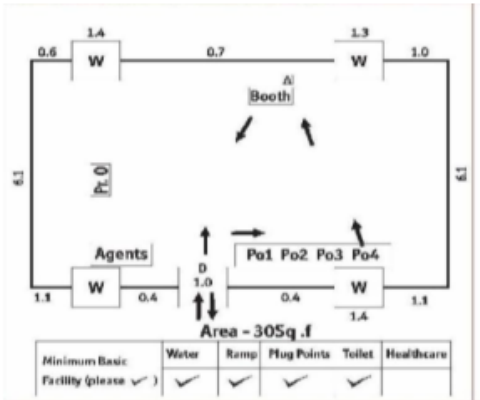

Nazri Naksha

Google Map View

Polling Station Building Front View

Polling Station Front View

Cad View

Key MAP View