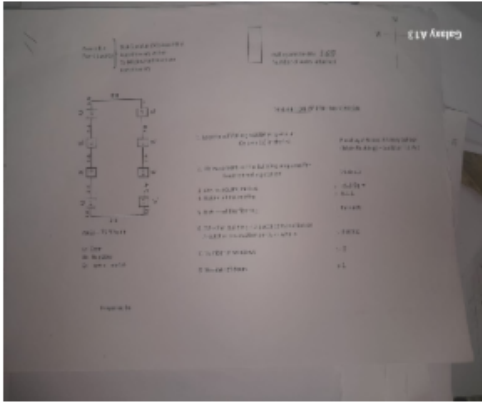

Nazri Naksha

Google Map View

Polling Station Building Front View

Polling Station Front View

Cad View

Key MAP View