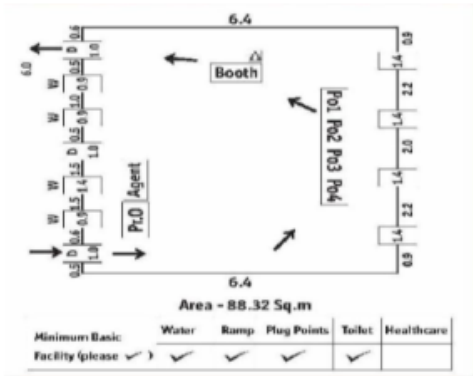

Nazri Naksha

Google Map View

Polling Station Building Front View

Polling Station Front View

Cad View

Key MAP View