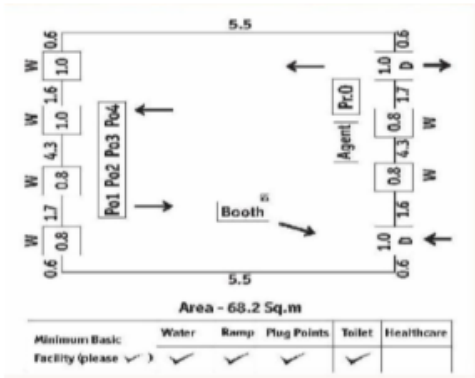

Nazri Naksha

Google Map View

Polling Station Building Front View

Polling Station Front View

Cad View

Key MAP View