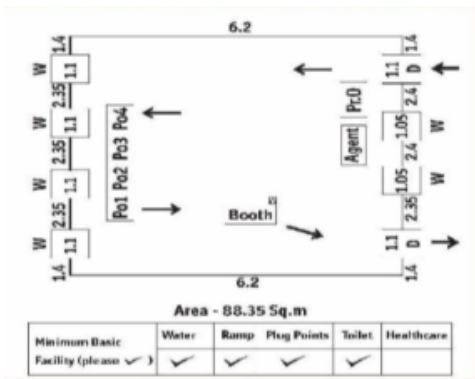

Nazri Naksha

Google Map View

Polling Station Building Front View

Polling Station Front View

Cad View

Key MAP View