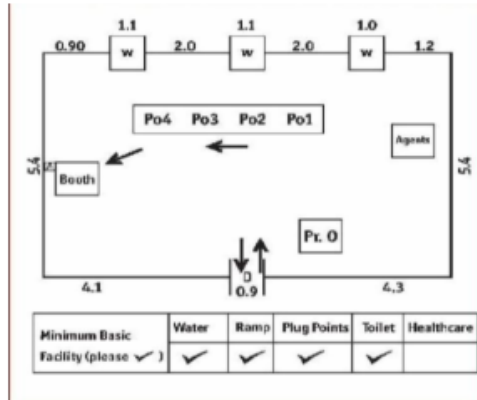

Nazri Naksha

Google Map View

Polling Station Building Front View

Polling Station Front View

Cad View

Key MAP View