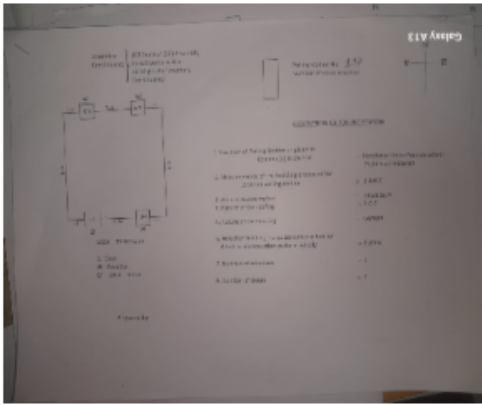

Nazri Naksha

Google Map View

Polling Station Building Front View

Polling Station Front View

Cad View

Key MAP View