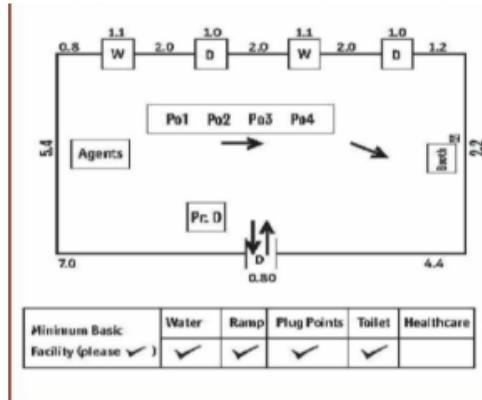

Nazri Naksha

Google Map View

Polling Station Building Front View

Polling Station Front View

Cad View

Key MAP View