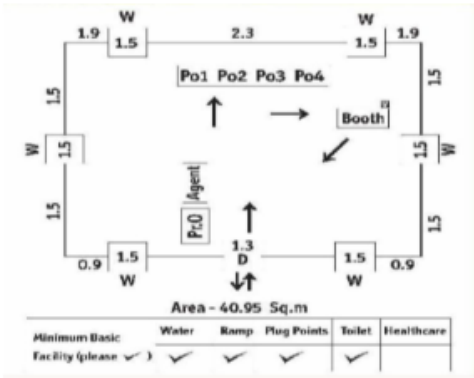

Nazri Naksha

Google Map View

Polling Station Building Front View

Polling Station Front View

Cad View

Key MAP View