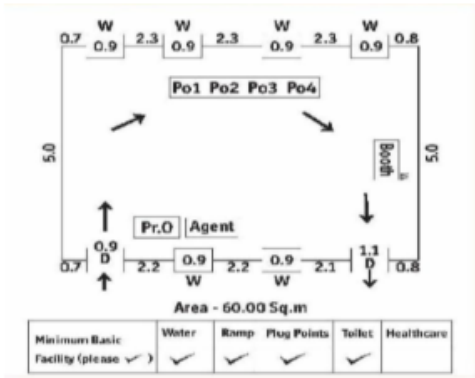

Nazri Naksha

Google Map View

Polling Station Building Front View

Polling Station Front View

Cad View

Key MAP View