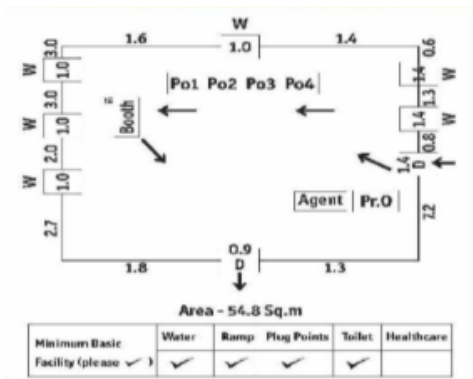

Nazri Naksha

Google Map View

Polling Station Building Front View

Polling Station Front View

Cad View

Key MAP View