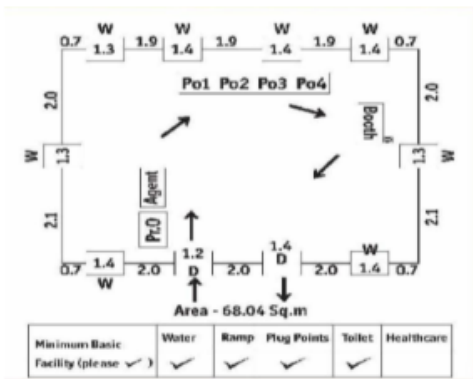

Nazri Naksha

Google Map View

Polling Station Building Front View

Polling Station Front View

Cad View

Key MAP View